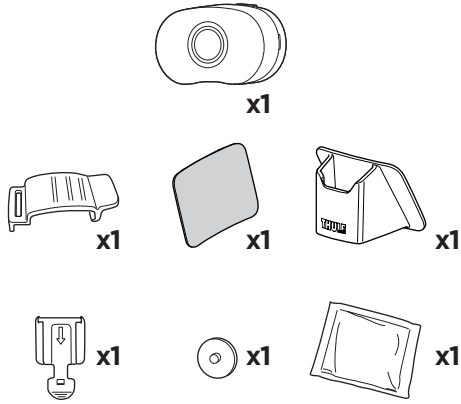

> Instructions

Thule Delight
20201516

1

2

x1

3

4

A

B

C

x1

x1

x1

1

x1

2