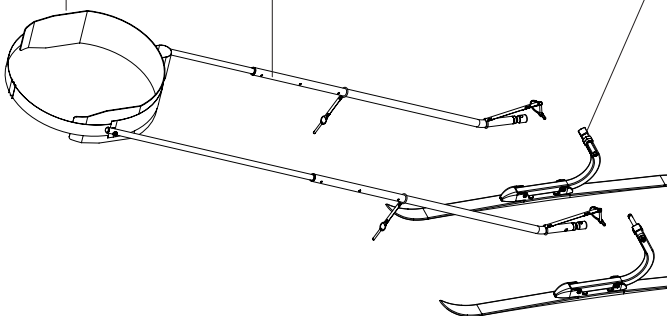

Ski Kit

20101401

THULE[®] SWEDEN

40202025
Strap - Securing Pin w/Ring

40105383
Ski Kit Replacement Arm - LH

40105050
Ski Kit Replacement Harness

50191407
Cap - End Cap - 1" Square

40103125
Ski Assy - Thule RH Ski Pulk

40105049
Ski Kit Harness Hardware Kit

40105052
Push Button Clevis Axle - 50mm - w/Lock nut & C-clip

40103124
Ski Assy - Thule LH Ski Pulk

40105384
Ski Kit Replacement Arm - RH

50191402
Cap - End Cap - 3/4" RD (short)

41192130
Hollow Plug Glide - Cut

40202055
Strap - Axle Snap Pin with O-Ring

» PART OF THULE GROUP

Rev 1