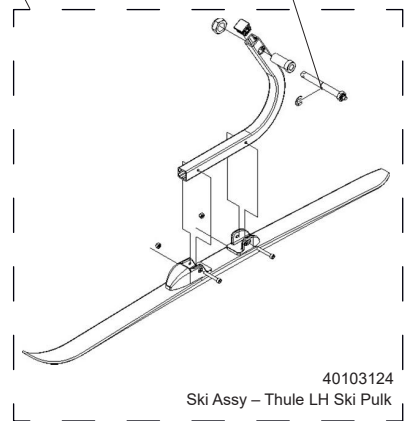

Ski Kit

20101401

THULE[®] SWEDEN

40202025
Strap - Securing Pin w/Ring

40105383
Ski Kit Replacement Arm - LH

40105050
Ski Kit Replacement Harness

50191407
Cap - End Cap - 1" Square

40103125
Ski Assy - Thule RH Ski Pulk

40105049
Ski Kit Harness Hardware Kit

40105052
Push Button Clevis Axle - 50mm - w/Lock nut & C-clip

40103124
Ski Assy - Thule LH Ski Pulk

40105384
Ski Kit Replacement Arm - RH

50191402
Cap - End Cap - 3/4" RD (short)

41192130
Hollow Plug Glide - Cut

40202055
Strap - Axle Snap Pin with O-Ring

» PART OF THULE GROUP

Rev 1