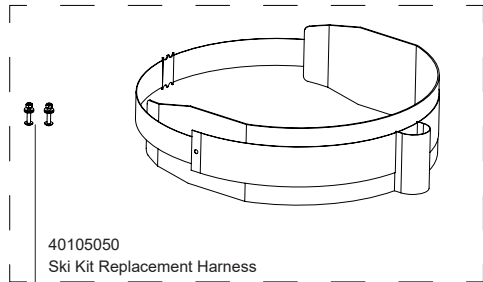

Ski Kit

20101401

THULE[®] SWEDEN

40202025
Strap - Securing Pin w/Ring

40105383
Ski Kit Replacement Arm - LH

40105050
Ski Kit Replacement Harness

50191407
Cap - End Cap - 1" Square

40103125
Ski Assy - Thule RH Ski Pulk

40105049
Ski Kit Harness Hardware Kit

40105052
Push Button Clevis Axle - 50mm - w/Lock nut & C-clip

40103124
Ski Assy - Thule LH Ski Pulk

40105384
Ski Kit Replacement Arm - RH

50191402
Cap - End Cap - 3/4" RD (short)

41192130
Hollow Plug Glide - Cut

40202055
Strap - Axle Snap Pin with O-Ring

» PART OF THULE GROUP

Rev 1