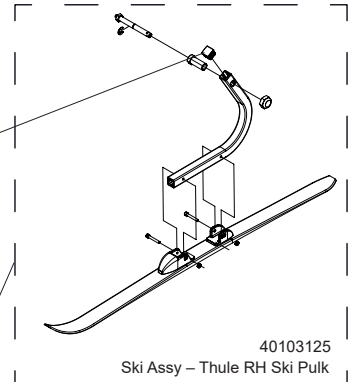

Ski Kit

20101401

THULE[®] SWEDEN

40202025
Strap - Securing Pin w/Ring

40105383
Ski Kit Replacement Arm - LH

40105050
Ski Kit Replacement Harness

50191407
Cap - End Cap - 1" Square

40103125
Ski Assy - Thule RH Ski Pulk

40105049
Ski Kit Harness Hardware Kit

40105052
Push Button Clevis Axle - 50mm - w/Lock nut & C-clip

40103124
Ski Assy - Thule LH Ski Pulk

40105384
Ski Kit Replacement Arm - RH

50191402
Cap - End Cap - 3/4" RD (short)

41192130
Hollow Plug Glide - Cut

40202055
Strap - Axle Snap Pin with O-Ring

» PART OF THULE GROUP

Rev 1