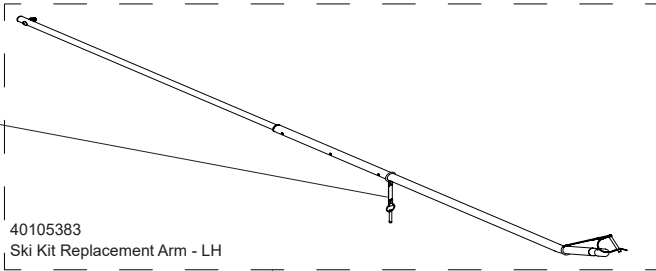

Ski Kit

20101401

THULE[®] SWEDEN

40202025
Strap - Securing Pin w/Ring

40105383
Ski Kit Replacement Arm - LH

40105050
Ski Kit Replacement Harness

50191407
Cap - End Cap - 1" Square

40103125
Ski Assy - Thule RH Ski Pulk

40105049
Ski Kit Harness Hardware Kit

40105052
Push Button Clevis Axle - 50mm - w/Lock nut & C-clip

40103124
Ski Assy - Thule LH Ski Pulk

40105384
Ski Kit Replacement Arm - RH

50191402
Cap - End Cap - 3/4" RD (short)

41192130
Hollow Plug Glide - Cut

40202055
Strap - Axle Snap Pin with O-Ring

» PART OF THULE GROUP

Rev 1