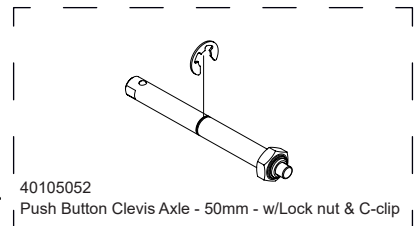

Ski Kit

20101401

THULE[®] SWEDEN

40202025
Strap - Securing Pin w/Ring

40105383
Ski Kit Replacement Arm - LH

40105050
Ski Kit Replacement Harness

50191407
Cap - End Cap - 1" Square

40103125
Ski Assy - Thule RH Ski Pulk

40105049
Ski Kit Harness Hardware Kit

40105052
Push Button Clevis Axle - 50mm - w/Lock nut & C-clip

40103124
Ski Assy - Thule LH Ski Pulk

40105384
Ski Kit Replacement Arm - RH

50191402
Cap - End Cap - 3/4" RD (short)

41192130
Hollow Plug Glide - Cut

40202055
Strap - Axle Snap Pin with O-Ring

» PART OF THULE GROUP

Rev 1