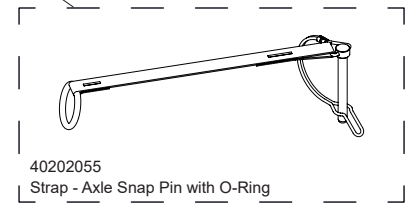

Ski Kit

20101401

THULE[®] SWEDEN

40202025
Strap - Securing Pin w/Ring

40105383
Ski Kit Replacement Arm - LH

40105050
Ski Kit Replacement Harness

50191407
Cap - End Cap - 1" Square

40103125
Ski Assy - Thule RH Ski Pulk

40105049
Ski Kit Harness Hardware Kit

40105052
Push Button Clevis Axle - 50mm - w/Lock nut & C-clip

40103124
Ski Assy - Thule LH Ski Pulk

40105384
Ski Kit Replacement Arm - RH

50191402
Cap - End Cap - 3/4" RD (short)

41192130
Hollow Plug Glide - Cut

40202055
Strap - Axle Snap Pin with O-Ring

» PART OF THULE GROUP

Rev 1