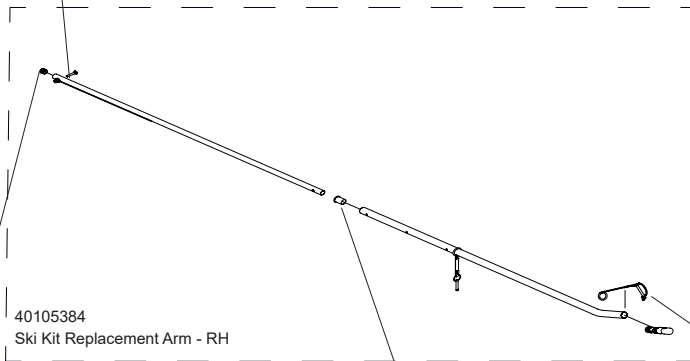

Ski Kit

20101401

THULE[®] SWEDEN

40202025
Strap - Securing Pin w/Ring

40105383
Ski Kit Replacement Arm - LH

40105050
Ski Kit Replacement Harness

50191407
Cap - End Cap - 1" Square

40103125
Ski Assy - Thule RH Ski Pulk

40105049
Ski Kit Harness Hardware Kit

40105052
Push Button Clevis Axle - 50mm - w/Lock nut & C-clip

40103124
Ski Assy - Thule LH Ski Pulk

40105384
Ski Kit Replacement Arm - RH

50191402
Cap - End Cap - 3/4" RD (short)

41192130
Hollow Plug Glide - Cut

40202055
Strap - Axle Snap Pin with O-Ring

» PART OF THULE GROUP

Rev 1