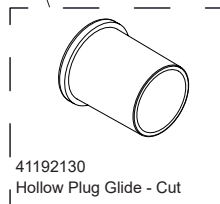

40105049
Ski Kit Harness Hardware Kit

40105052
Push Button Clevis Axle - 50mm - w/Lock nut & C-clip

40103124
Ski Assy - Thule LH Ski Pulk

40105384
Ski Kit Replacement Arm - RH

50191402
Cap - End Cap - 3/4" RD (short)

41192130
Hollow Plug Glide - Cut

40202055
Strap - Axle Snap Pin with O-Ring

» PART OF THULE GROUP

Rev 1